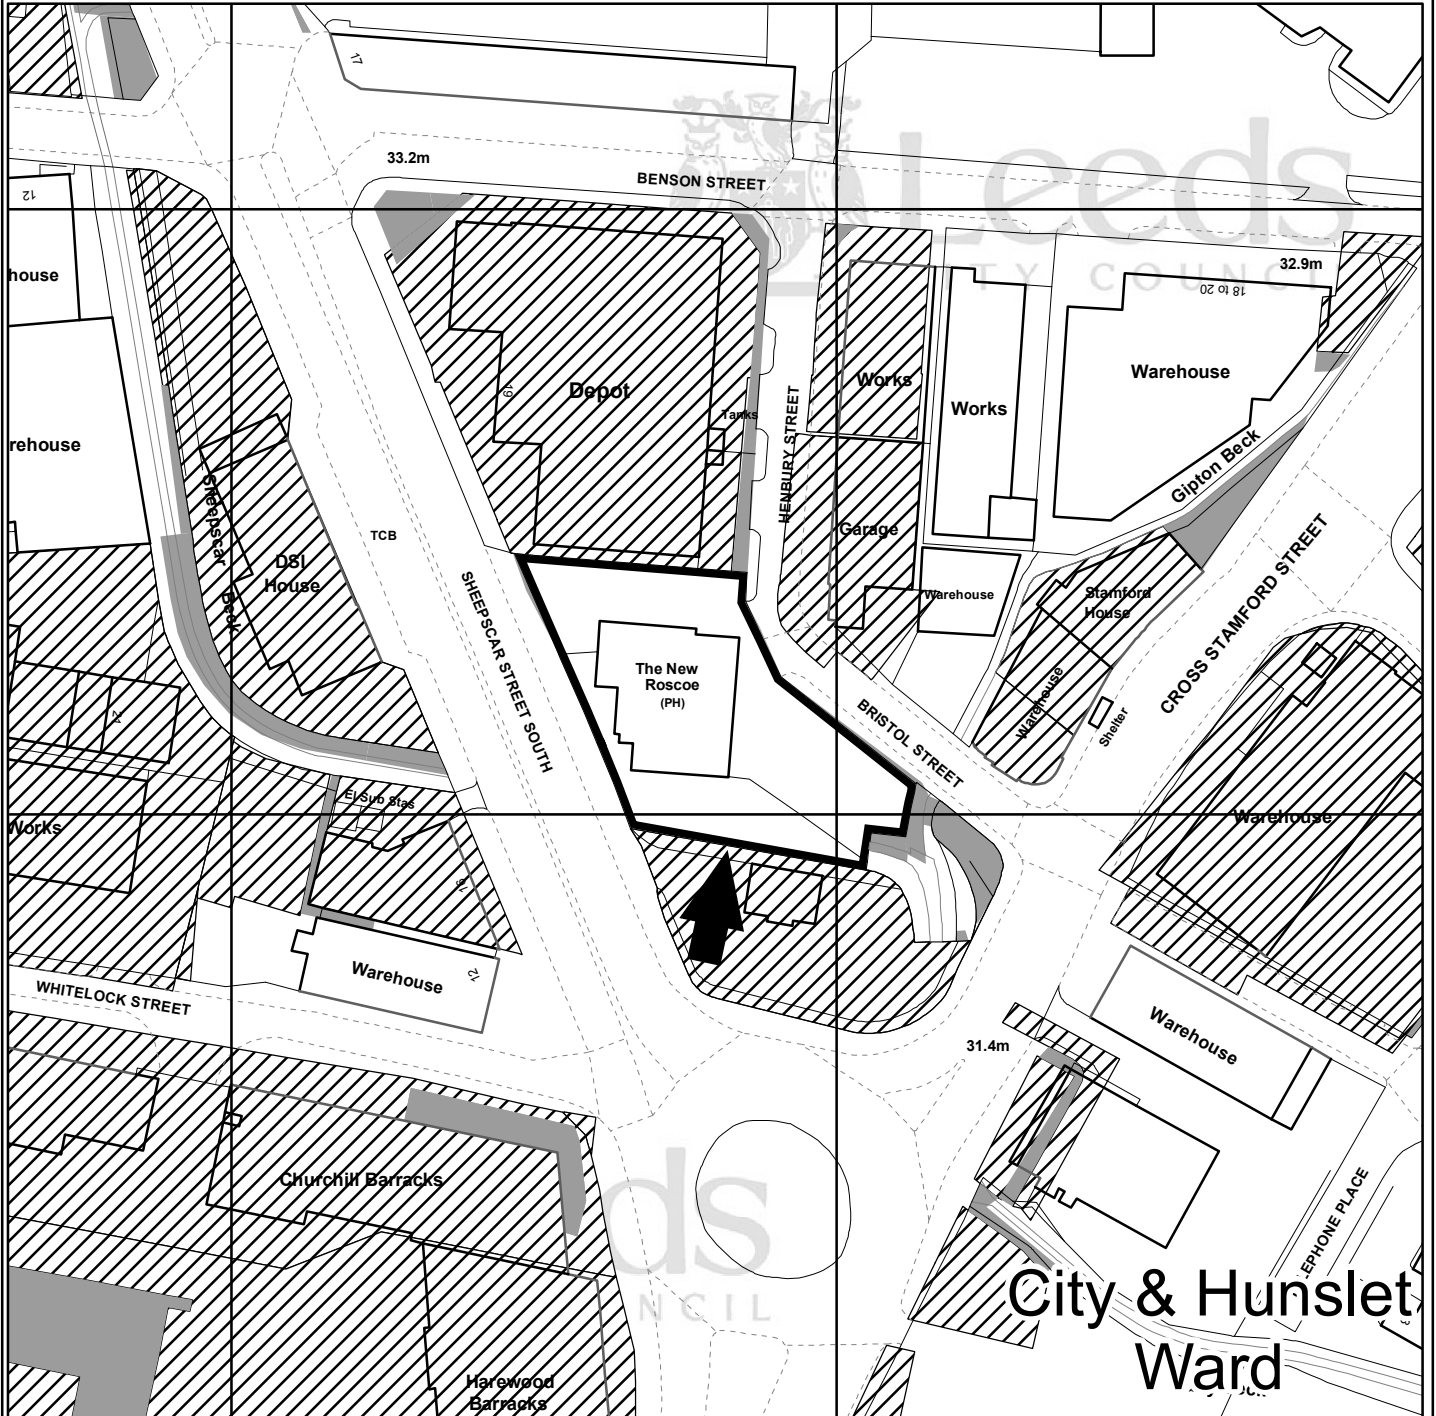

**THE NEW ROSCOE
BRISTOL STREET
SHEEPSCAR
LEEDS LS7**

**City & Hunslet
Ward**

← SUBJECT SITE

LAND OWNED BY
LEEDS CITY COUNCIL

LAND LEASED OUT BY
LEEDS CITY COUNCIL

LAND SOLD BY
LEEDS CITY COUNCIL

LAND OWNED BY
APPLICANT

Leeds
CITY COUNCIL

Crown Copyright. All rights reserved.
Leeds City Council 100019567 2010

0 5 10 20 30 40
Meters

PREP BY M. CHRISTIAN
DATE 07/12/2011
OS No SE3034SE
Scale 1:1,250

PLAN No 14925/A